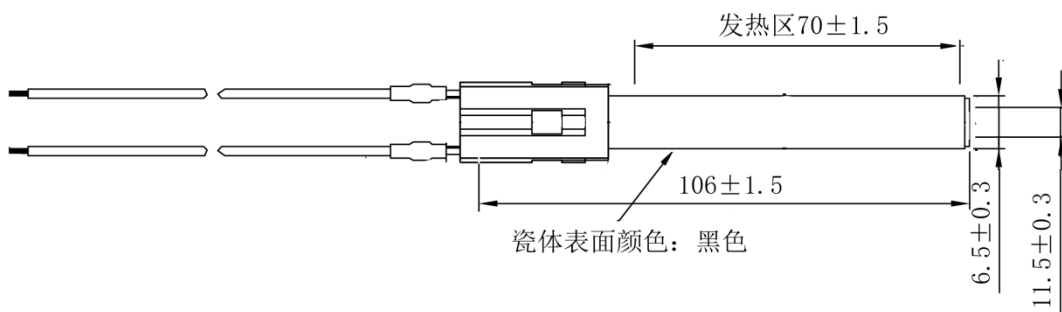

黑色图层产品图片展示Black Coating Series

GRH-1- 230

φ26.6mm Ceramic Holder

GRH-2-230

φ17.7mm ceramic holder

Total length:115mm

GRH-3-230

No holder

GRH-4-230

G3/8" thread

**黑色图层 产品简介 More Details**

Model 型号	Specification 规格	Heater Dimension 加热棒尺寸	Flange 瓷座	Cable 引线	Remark 备注
GRH-1-230	230V 270W-315W	106mm* ϕ 11.5	26.6mm ceramic holder 瓷座+硅胶热缩管	长度及线型可以定制 Length and cable type can be customized	
GRH-2-230	230V 270W-315W	106mm* ϕ 11.5	17.7mm ceramic holder 瓷座		
GRH-3-230	230V 270W-315W	106mm* ϕ 11.5	Silicone Heat Shrink 硅胶热缩管		
GRH-4-230	230V 270W-315W	106mm* ϕ 11.5	G3/8 thread 螺母		

Model 型号	Specification 规格	Heater Dimension 加热棒尺寸	Flange 瓷座	Cable 引线	Remark 备注
GR-1-230	120V&230V ①145W-200W ②200W-250W	90mm*φ10.5	φ17.5mm ceramic holder 陶瓷座	长度及线型可以 定制 Length and cable type can be customized	
GR-2-230		90mm*φ10.5	Thread+ ceramic holder 螺母+硅胶热缩 管		
GR-3-230	120V&230V 270W-315W	108mm*φ11.5	Thread+ ceramic holder 螺母+瓷座		
GR-4-230	①145W-200W ②200W-250W ③ 225W-265W	90mm*10.5	Thread+ ceramic holder 螺母+瓷座		

产品示意图Image:

DG110108TA

17mm Ceramic holder

MORE DETAILS:

Model 型号	Specification 规格	Heater dimension 加热棒尺寸	Flange 瓷座	Cable 引线	Remark 备注
DG110108TA	220V 300W±10%	L110mm*W10.8	17.7mm	50cm or accordingly Length and cable type can be customized长度及 线型可以定制	